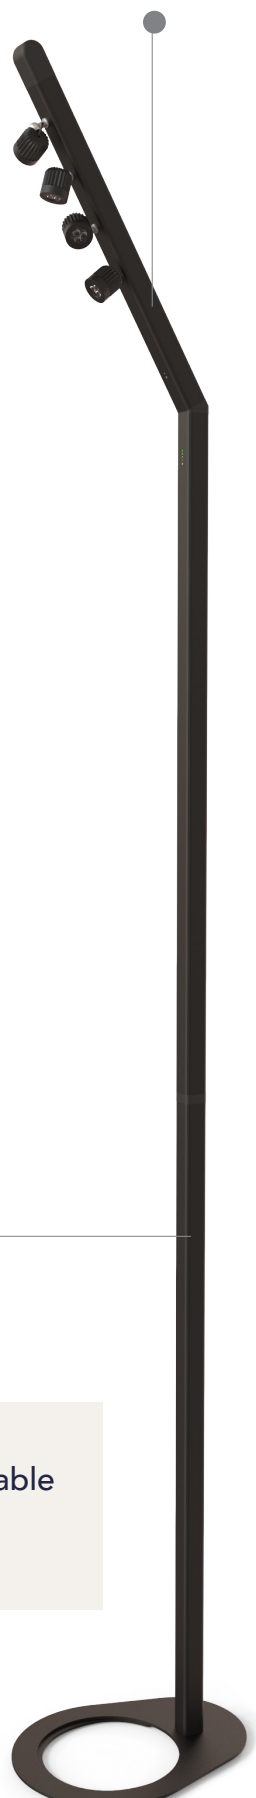

T4

The T4 lighting mast and its range of functionalities is designed to bring to light your most exceptional events, **inside as well as outside**.

Autonomous, its integrated Lithium-ion battery offers up to **110 hours** of use (depending on the setting of the dimmer) and frees you from the installation issues created by the many power cables.

Its different extension tubes allow you to **vary the height of the product** depending on the type of venue or event you wish include the product in. The T4 holds a promise : an **easy installation and handling** thanks to its **integrated wireless DMX**; change the color temperature or the intensity of the light in a second.

360° Rotation
Individually adjustable
4,5W Power

Integrated 150 Wh
Li-Ion Battery

1 Event Applications

2 Integrated batteries

3 Remote controlled

4 CCT Tunable White

Wireless DMX

Installation in 30 seconds

Waterproof

6h 110h autonomy

0 to 2000 Lm

3000 to 5000 K