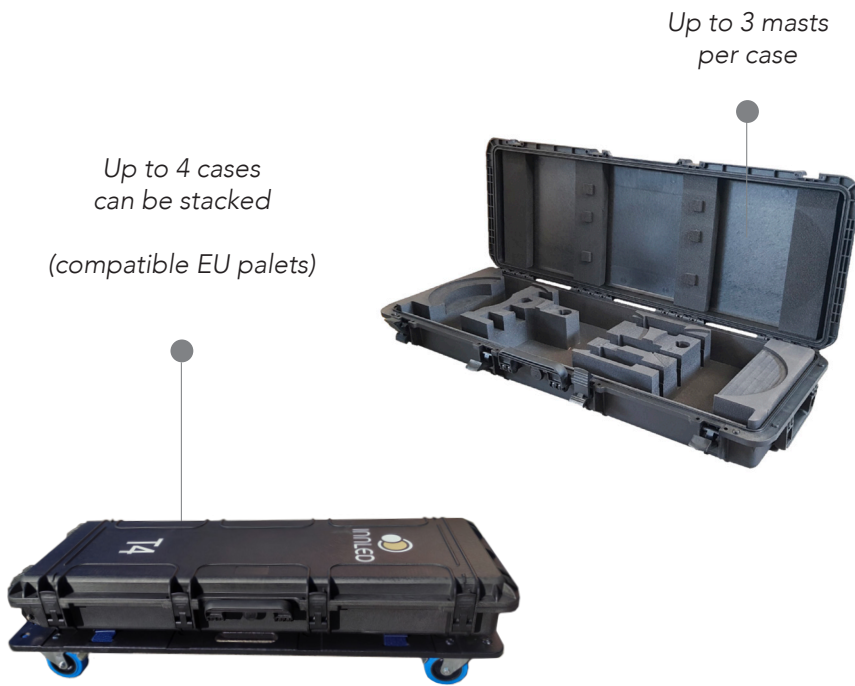

T4 UNIVERSAL LIGHTING MAST

Straight or Inclined

The wireless Hermatwist® assembly system allows you to change the angle of the head in just a few seconds

T4

The T4 lighting mast and its range of functionalities is designed to bring to light your most exceptional events, **inside as well as outside**.

Autonomous, its integrated Lithium-ion battery offers up to **110 hours** of use (depending on the setting of the dimmer) and frees you from the installation issues created by the many power cables.

Its different extension tubes allow you to **vary the height of the product** depending on the type of venue or event you wish include the product in. The T4 holds a promise : an **easy installation and handling** thanks to its **integrated wireless DMX**; change the color temperature or the intensity of the light in a second.

Waterproof

6h 110h autonomy

0 to 2000 Lm

3000 to 5000 K

SMART TRANSPORTATION

Up to 4 cases
can be stacked

(compatible EU palets)

Up to 3 masts
per case

VARIABLE HEIGHTS

NEW FEATURE 2022 !

The T4 now includes the T4X optional extension tubes ! Depending on the configurations of the extension tubes the T4 offers 4 possible heights :

1m60

2m15

2m30

2m80

INNLED