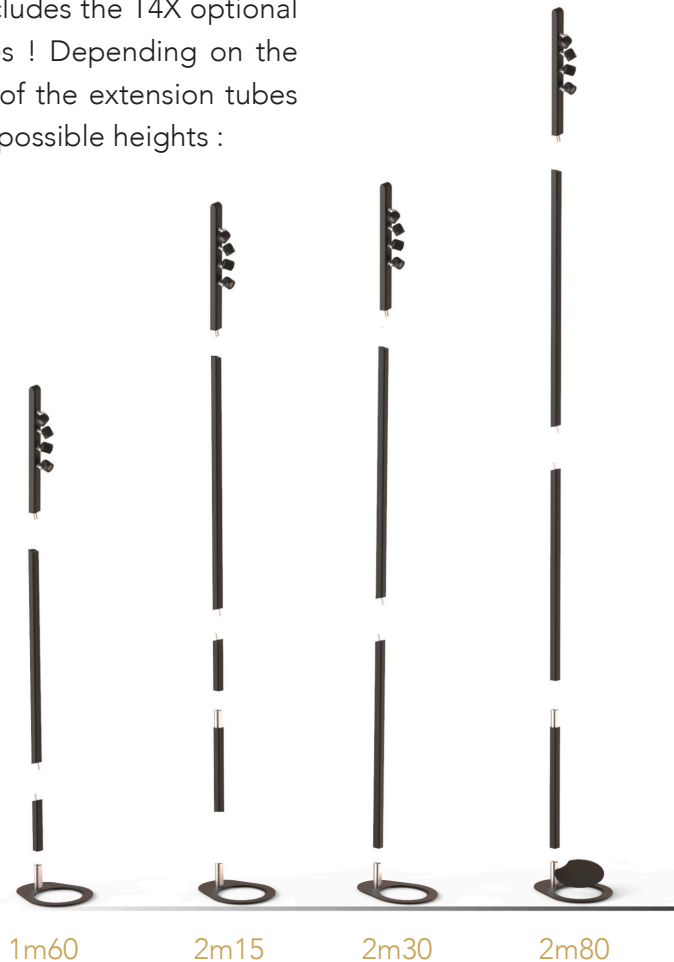

T4 UNIVERSAL LIGHTING MAST

Straight or Inclined

The wireless Hermatwist® assembly system allows you to change the angle of the head in just a few seconds

T4

The T4 lighting mast and its range of functionalities is designed to bring to light your most exceptional events, **inside as well as outside**.

Autonomous, its integrated Lithium-ion battery offers up to **110 hours** of use (depending on the setting of the dimmer) and frees you from the installation issues created by the many power cables.

Its different extension tubes allow you to **vary the height of the product** depending on the type of venue or event you wish include the product in. The T4 holds a promise : an **easy installation and handling** thanks to its **integrated wireless DMX**; change the color temperature or the intensity of the light in a second.

VARIABLE HEIGHTS

NEW FEATURE 2022 !

The T4 now includes the T4X optional extension tubes ! Depending on the configurations of the extension tubes the T4 offers 4 possible heights :

1m60

2m15

2m30

2m80

INNLED