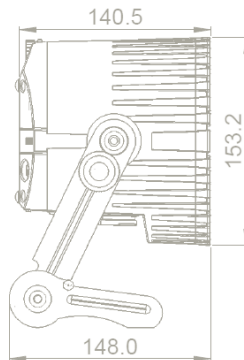

Electrical

Battery
LG Chem Lithium-ion
Battery Lifetime
70% after 300 cycles
LED Lifetime
50.000 Hours
Charging time (nominal)
5 Hours
Input Voltage
90-264V 47-63Hz
Input Current
1.8A/115VAC ~ 1.0A/230VAC
Inrush Current
Cold start 30A/115VAC ~
60A/230VAC