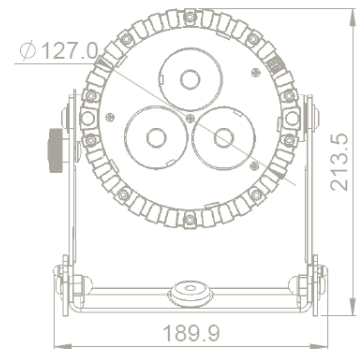

Electrical

Battery
LG Chem Lithium-ion
Battery Lifetime
70% after 300 cycles
LED Lifetime
50.000 Hours
Charging time (nominal)
5 Hours
Input Voltage
90-264V 47-63Hz
Input Current
1.8A/115VAC ~ 1.0A/230VAC
Inrush Current
Cold start 30A/115VAC ~
60A/230VAC